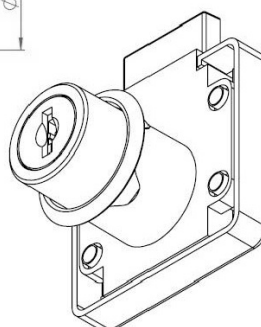

PRODUCT SHEET

Description:

Rim Lock 850, $\varnothing 19 \times 32$ mm, Drawer, NPL, Metal Keys SISO

Item number:

14.01.080-0

Units	Box	Carton	HS Code	Barcode
Pcs.	12	120	8301300000	
				5704866032667

SISO A/S