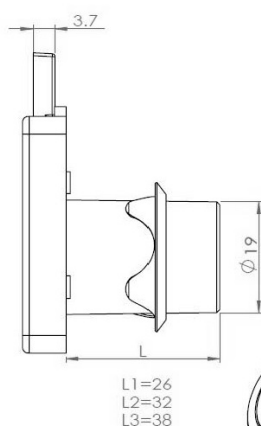

PRODUCT SHEET

Description:

Rim Lock 850, $\varnothing 19 \times 32$ mm, Drawer, NPL, Metal Keys SISO

Item number:

14.01.080-0

Units	Box	Carton	HS Code	Barcode
Pcs.	12	120	8301300000	
				5704866032667

SISO A/S