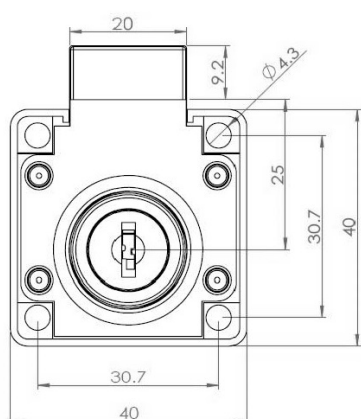

PRODUCT SHEET

Description:

Rim Lock 850, $\varnothing 19 \times 32$ mm, Drawer, NPL, Metal Keys SISO

Item number:

14.01.080-0

Units	Box	Carton	HS Code	Barcode
Pcs.	12	120	8301300000	
				5704866032667

SISO A/S